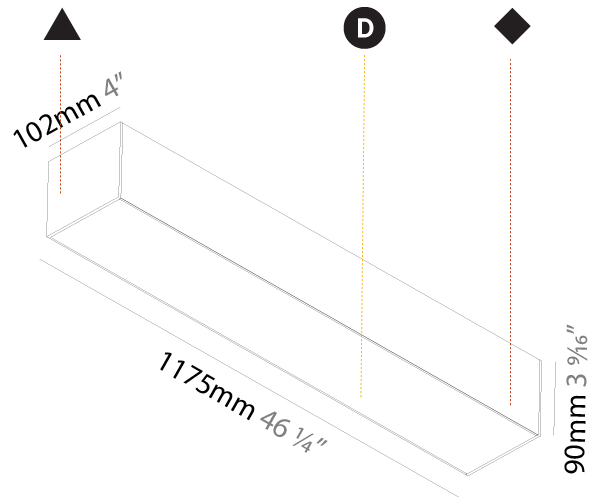

GENERAL

Series: Idaho
Subseries: Idaho 100
Brand: Prolicht
Division: Architectural
Mounting Type: Surface
Mounting Location: Wall / Ceiling
Subcategory: Profile

PHYSICAL

Shape: Rectangle
Length (mm): 1175
Length (in): 46 1/4
Width (mm): 102
Width (in): 4
Height (mm): 90
Height (in): 3 9/16
Light Distribution: Direct
Weight (kg): 5.664
Weight (lbs): 12.46
Diffuser: PMMA - Opal or Micro-Prism
Fixture Finish: ANA / SSR / BKV / CWI / CRY / HAB / MSR / UFT / ITA / RUA / OGR / FTG / MYG / RWR / LOD / PUS / FRO / FUP / KIA / POP / BLS / SPG / MEY / GOH / GUM / CHC / COM / ABZ / JAG / OBR / MOS / ROR
Fixture Material: Aluminum

ELECTRICAL

Lamp Type: LED (Zhaga Standard)
Input Wattage (W): 20
Total Output Wattage (W): 16
Dimming: Non-Dimming / Phase Dimming (120Vac only) / 0-10V Dimming
Driver Included: Yes
Driver Location: Integrated
Driver Type: Constant Current - 120 / 277Vac
Driver Class: Class 2
Input Voltage (V): 120 - 277
Constant Current (MA): 350

LED

Color Temperature (°K): 3000 / 3500 / 4000
Max. Delivered Lumen (lm): 2010 / 2088 / 2130
CRI: >80 CRI
Lamp Life (hrs): 50000

OPTICAL

RATINGS AND CERTIFICATIONS

Certified By: Certified for North American Standards
IP rating: IP20

PROJECT
TYPE
SPECIFIER
QUANTITY
DATE