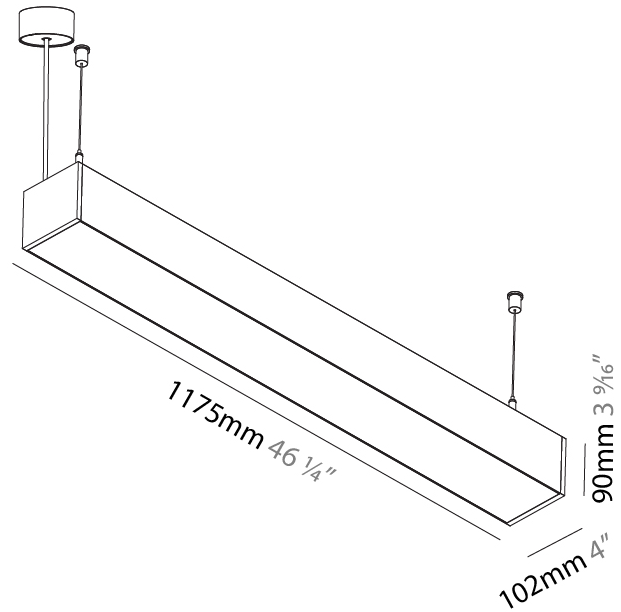

OPTICAL

RATINGS AND CERTIFICATIONS

Certified By: Certified for North American Standards
IP rating: IP20