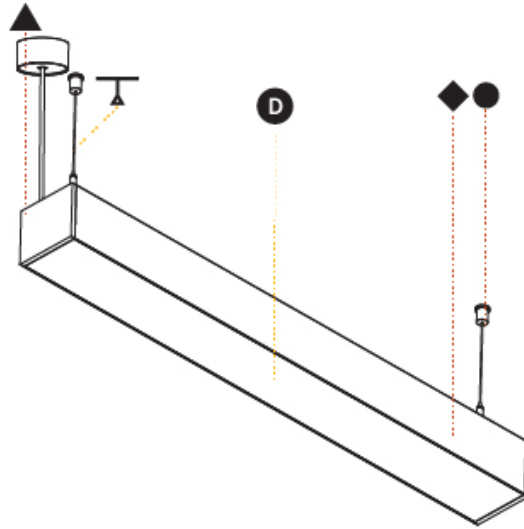

A300097-

PROJECT

TYPE

SPECIFIER

QUANTITY

DATE

A